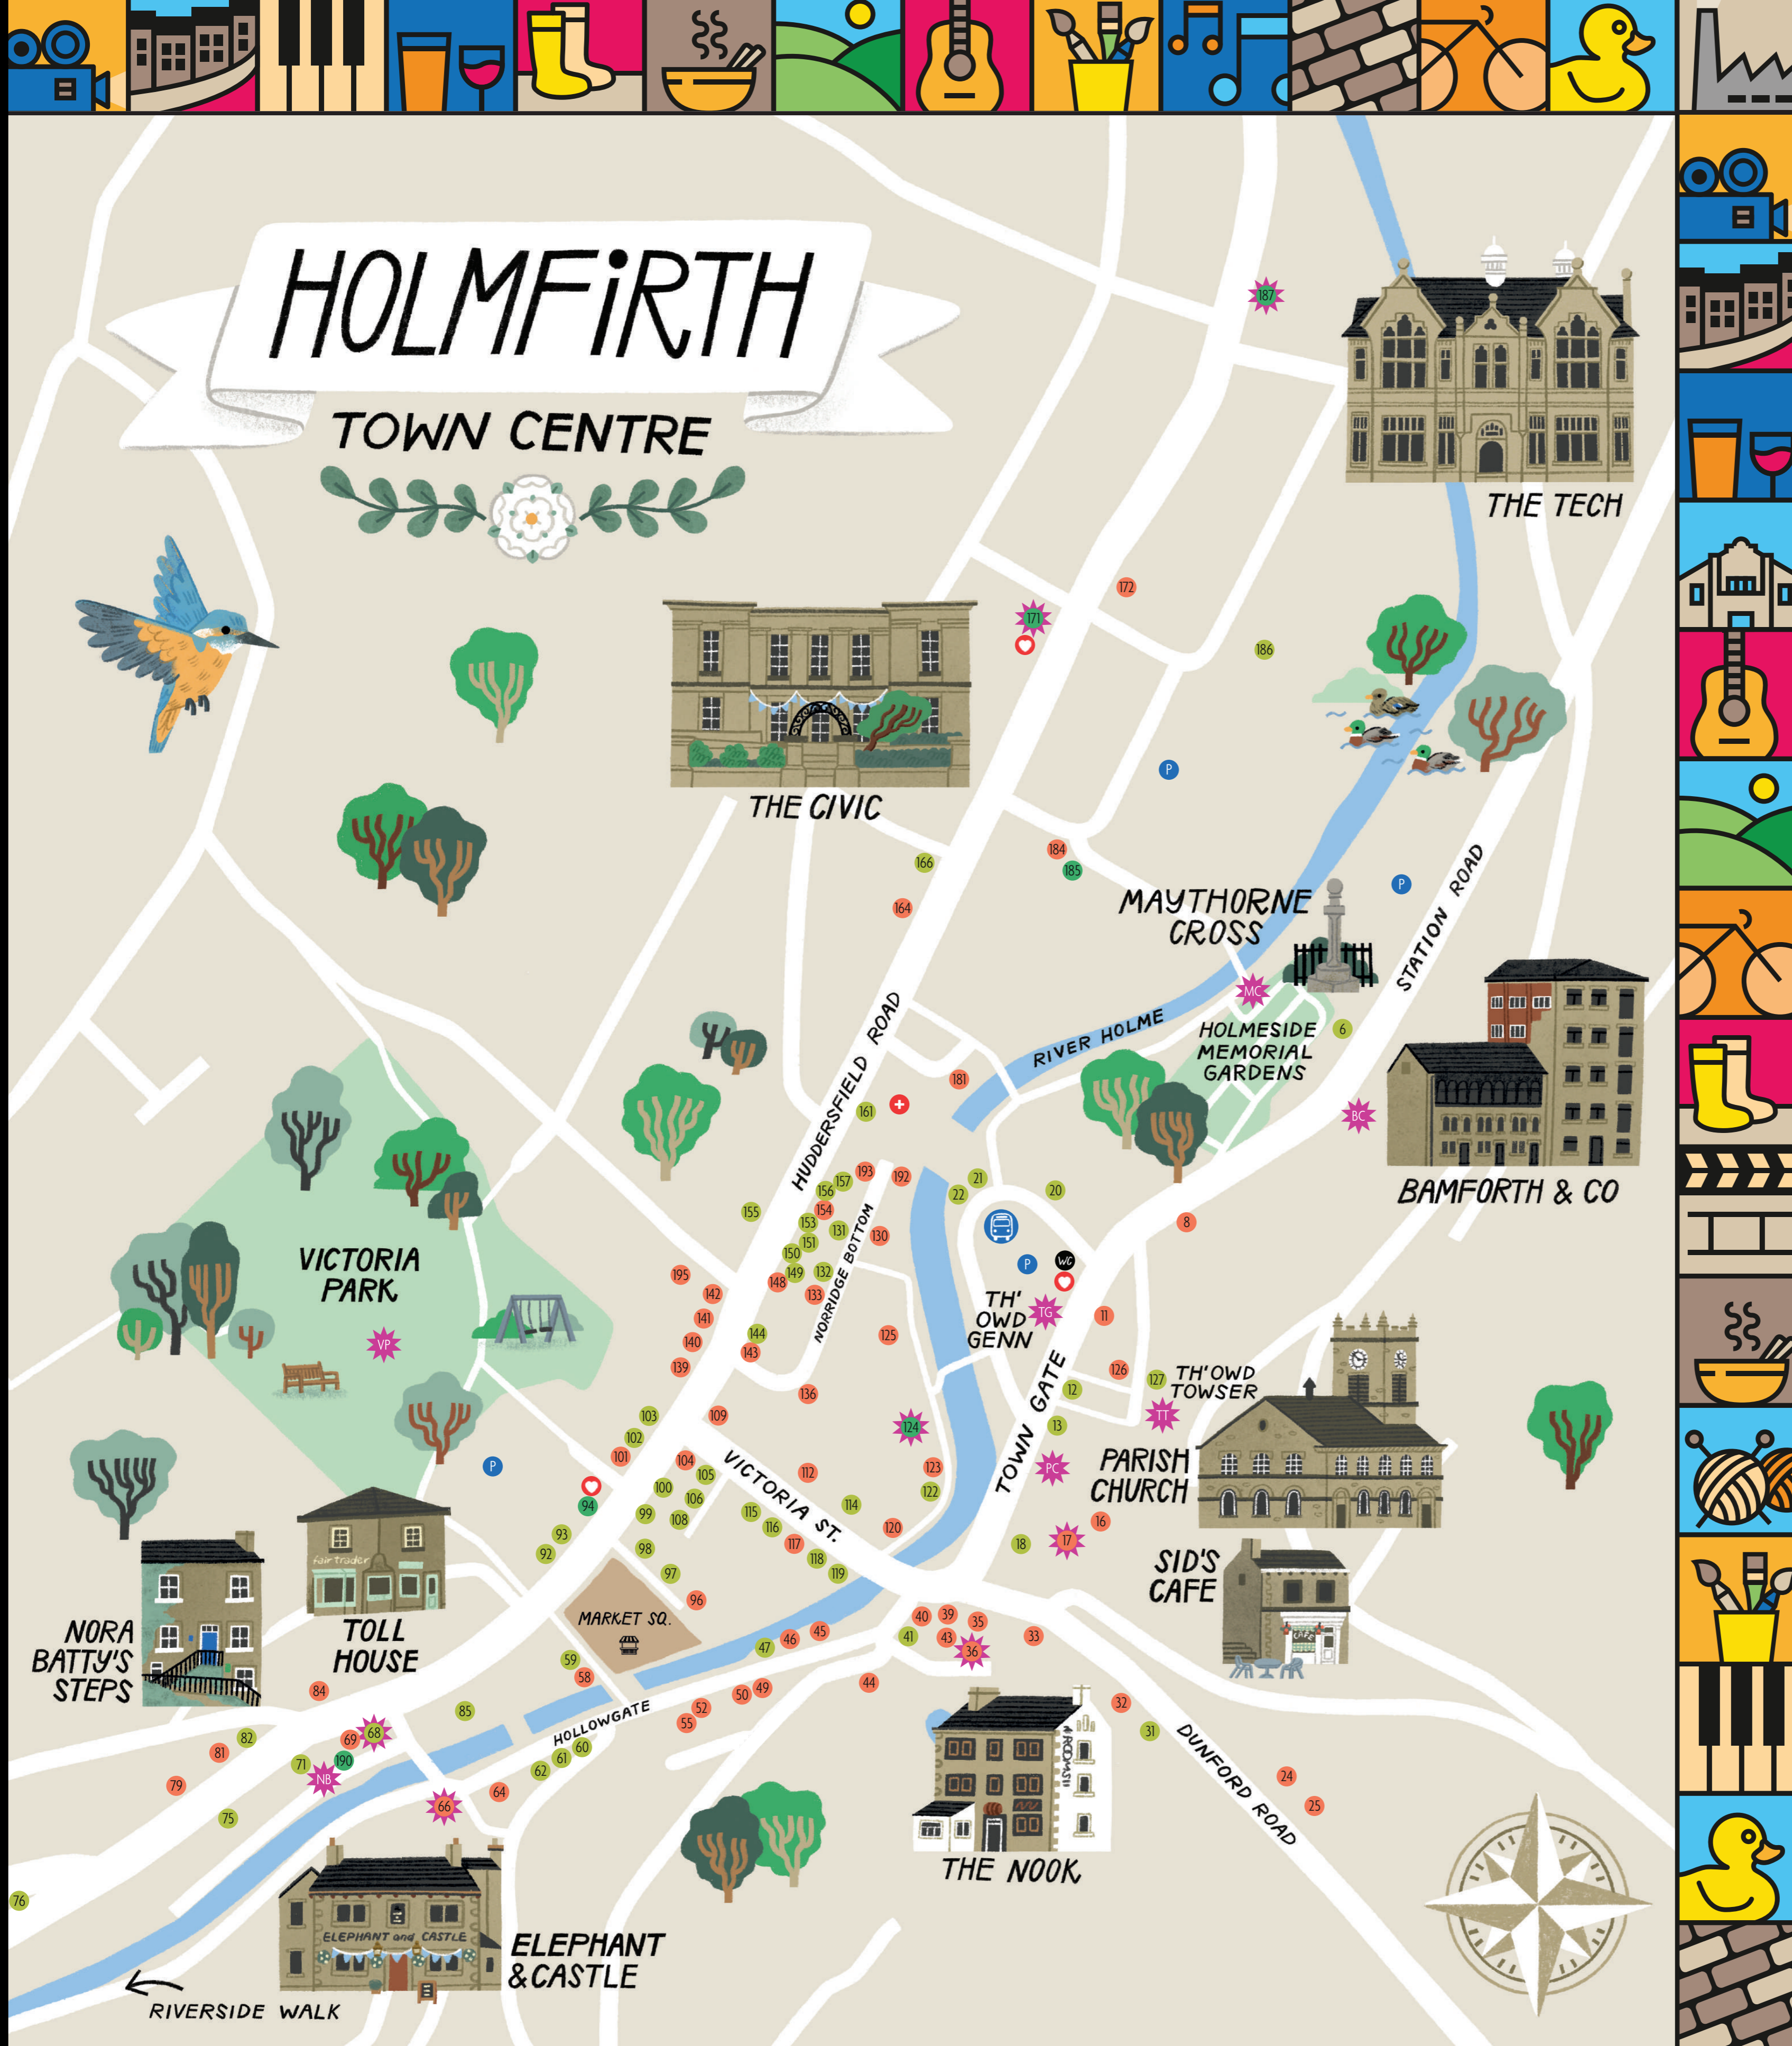

# HOLMFIRTH

## TOWN CENTRE

### MAP KEY

- RETAIL
- FOOD & DRINK
- PHARMACY
- BUS STATION
- MARKET SQ.
- ARTS & CULTURE
- TOILETS
- DEFIBRILLATOR
- CAR PARKS

### FOOD & DRINK

- 8 Cornerhouse Café
- 11 Harvey's Bar/Kitchen Holmfirth
- 16 Beatties Delicatessen & Coffee Shop
- 17 Sid's Café
- 24 Da Vinci's Pizza
- 25 Bengal Spice
- 32 Ten Fourteen Bar & Steakhouse
- 33 Shoulder of Mutton PH
- 35 The Tap House
- 36 The Nook PH
- 39 Lou & Joe's Burger Co
- 40 The Archive
- 43 Barhemian
- 44 Oscar's Cafe & Wine Bar
- 45 Atlantis Pizza
- 46 Ashten & Mason Breadquarters
- 49 Hollowgate Fisheries
- 50 The Ice Cream Factory
- 52 Graham's Coffee & Croissants
- 55 The Hide Out
- 58 Yellow Bear Roastery Outlet
- 64 Ribbles of Holmfirth
- 66 The Elephant & Castle PH
- 69 The Wrinkled Stocking Tearoom
- 79 Raj of India
- 81 The Winking Stag
- 84 Bloc
- 96 Poppa Piccolino's
- 101 Bonito Pan Asian
- 104 Charlie's Vintage Bar
- 109 The Cheese Shop
- 112 Magic Rock Tap Holmfirth
- 117 The Old Bridge Bakery
- 120 Bluebird Bakery
- 123 GG's Artisan Bakery & Delicatessen
- 125 The Old Bridge Inn & Coffee House
- 126 The Whippet & Pickle
- 130 Y's Bar & Snap
- 133 Holmfirth Tavern
- 136 The Box Office
- 139 Lick
- 140 Holmfirth Spice
- 141 O'Briens Bottle Shop & Beer Café
- 142 Cru Wine Bar
- 143 So Dough Pizzeria
- 148 New Bamboo
- 154 Drip Coffee
- 164 Master Pizza Bar
- 172 The Postcard PH
- 181 Mexicali Bar & Grill
- 184 Holme Coffee House
- 192 Nowhere
- 193 Nora Cocktail Bar
- 195 Coopers Yard